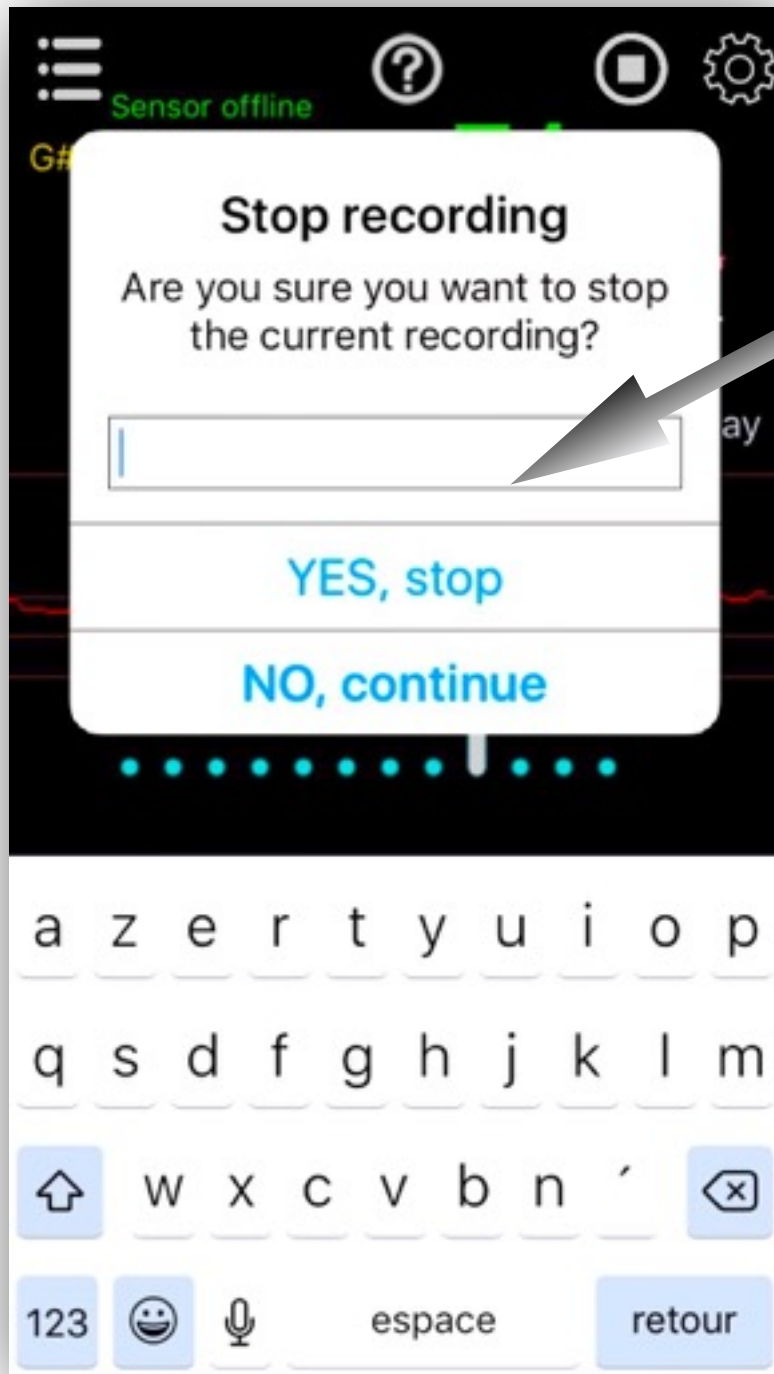

- MAIN MENU
- Music key
- Moon Phase
- Distance of the sensor
- Music key from hrv spectrum
- Harmonic Music key from pulses

- ACTIVITY PARAMETERS
- Heart rate
- Heart beats
- Running Time
- Real Time
- Time base of hrs display
- HRV
- Music key from pulses

SHORT

LONG

Polar Chest Sensor

Selecting Activities

Polar Chest Sensor

STOP recording

You can add (and save) a comment concerning this record.

Polar Chest Sensor