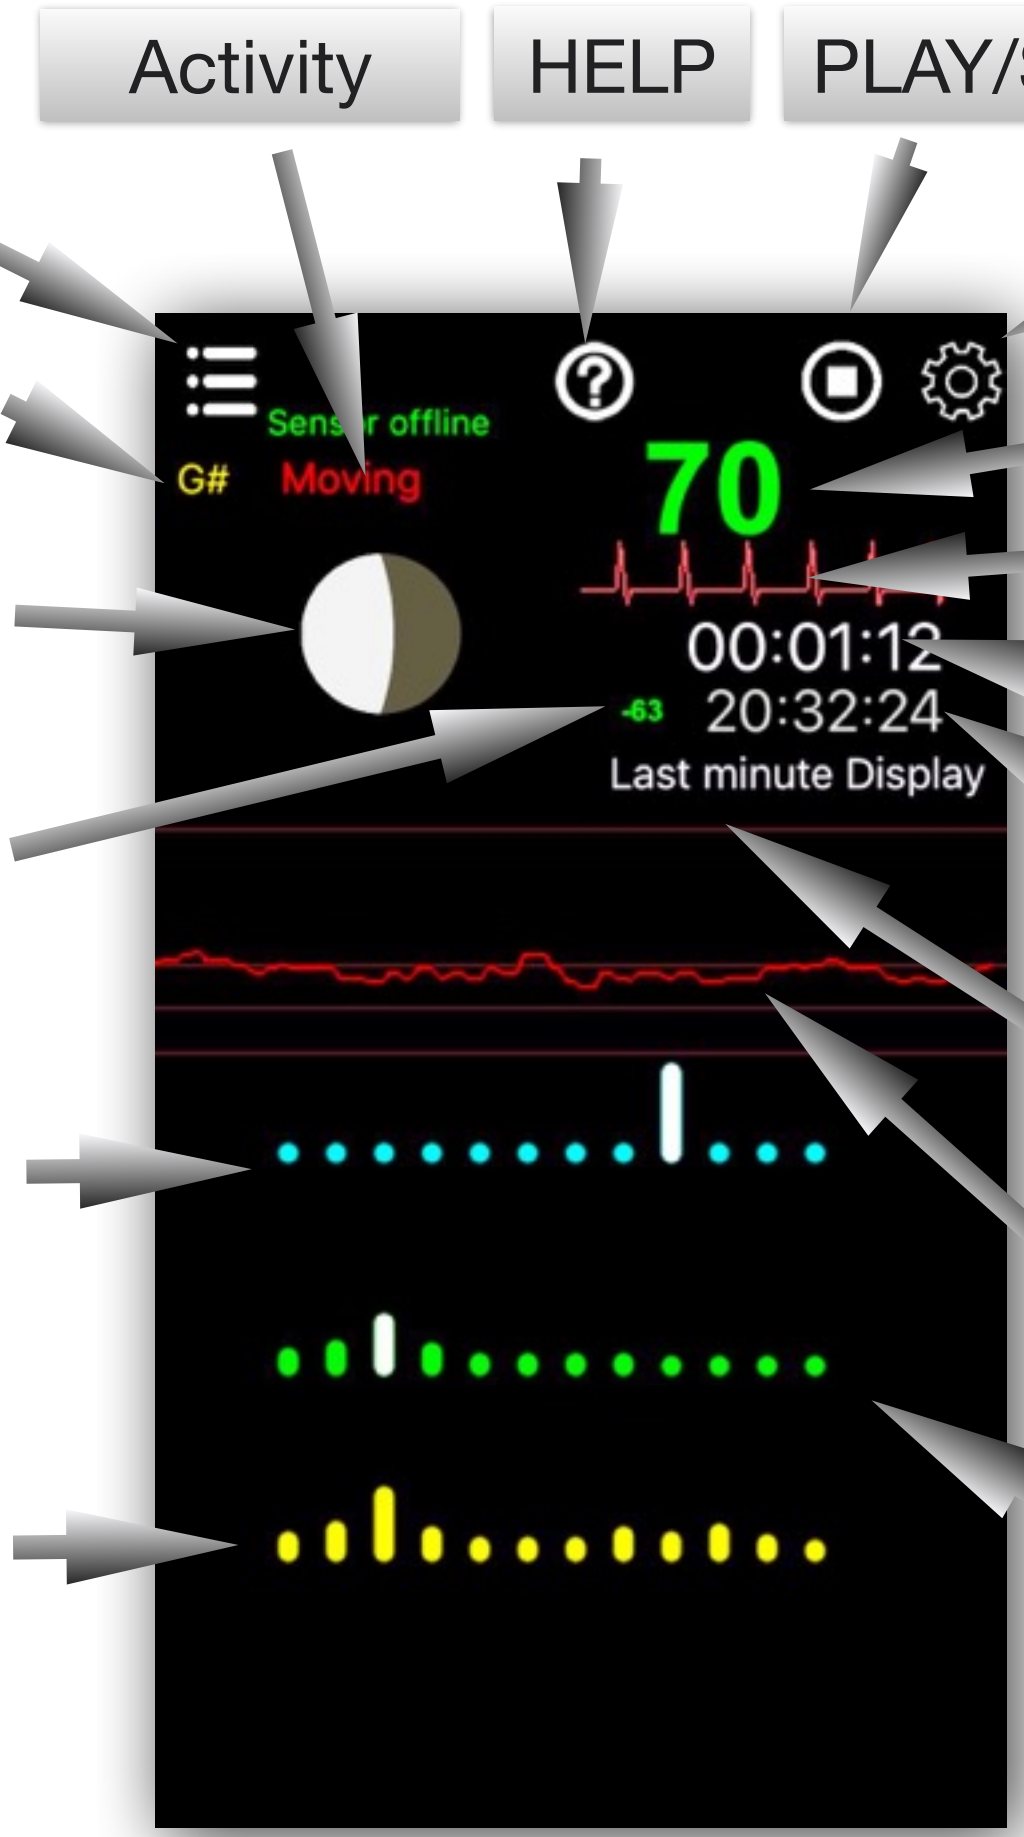

Polar Chest Sensor

SHORT

LONG

Selecting the sensor

SHORT LONG

Polar Chest Sensor

Polar Chest Sensor

SHORT LONG

- MAIN MENU
- Music key
- Moon Phase
- Distance of the sensor
- Music key from hrv spectrum
- Harmonic Music key from pulses

- ACTIVITY PARAMETERS
- Heart rate
- Heart beats
- Running Time
- Real Time
- Time base of hrs display
- HRV
- Music key from pulses

SHORT

LONG

Polar Chest Sensor

Selecting Activities

Polar Chest Sensor

STOP recording

You can add (and save) a comment concerning this record.

Polar Chest Sensor

Play Back

Fast PlayBack

Select a file

Play Back

End of
PlayBack

End of Play Back

SWIPE UP - SWIPE DOWN
to display graph analysis