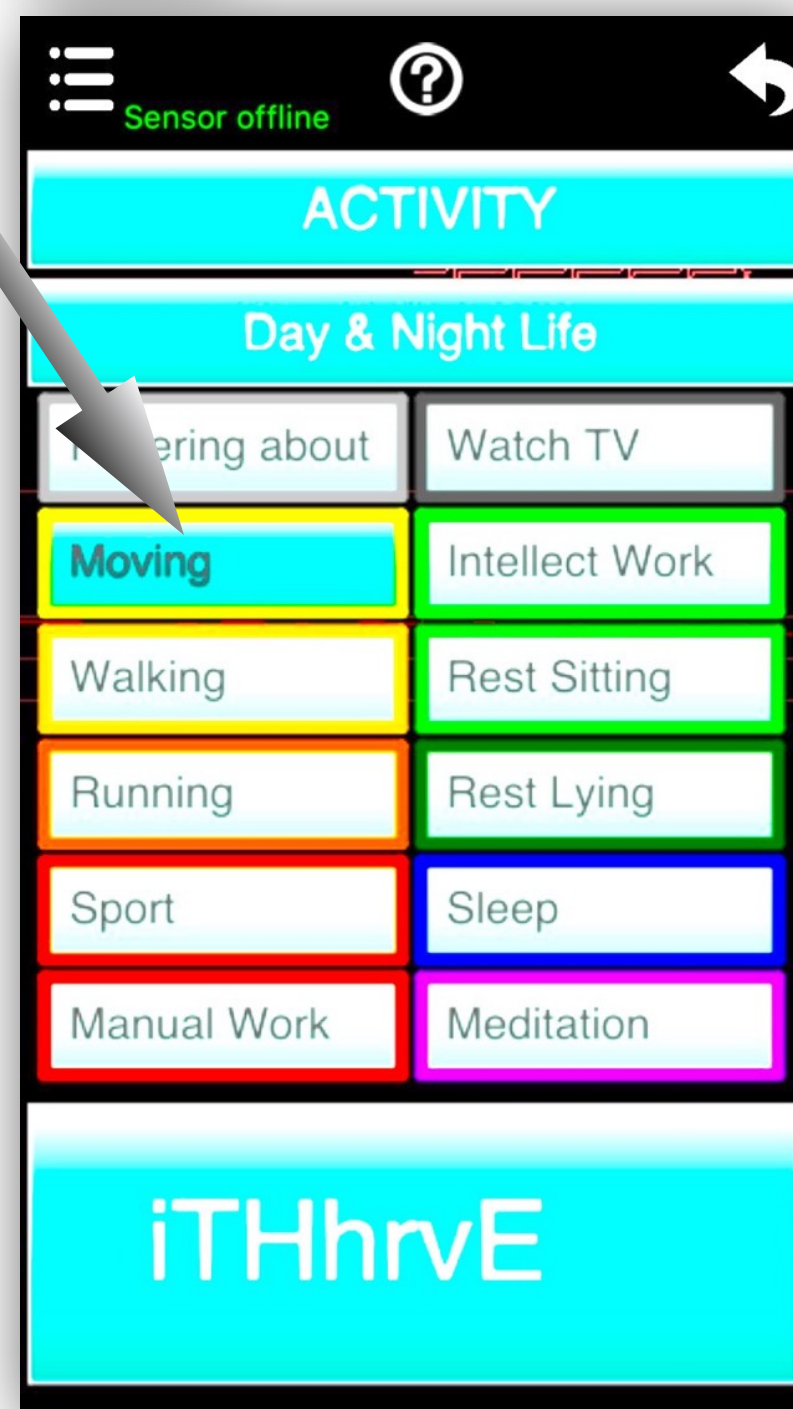

SHORT

LONG

Polar Chest Sensor

Selecting Activities