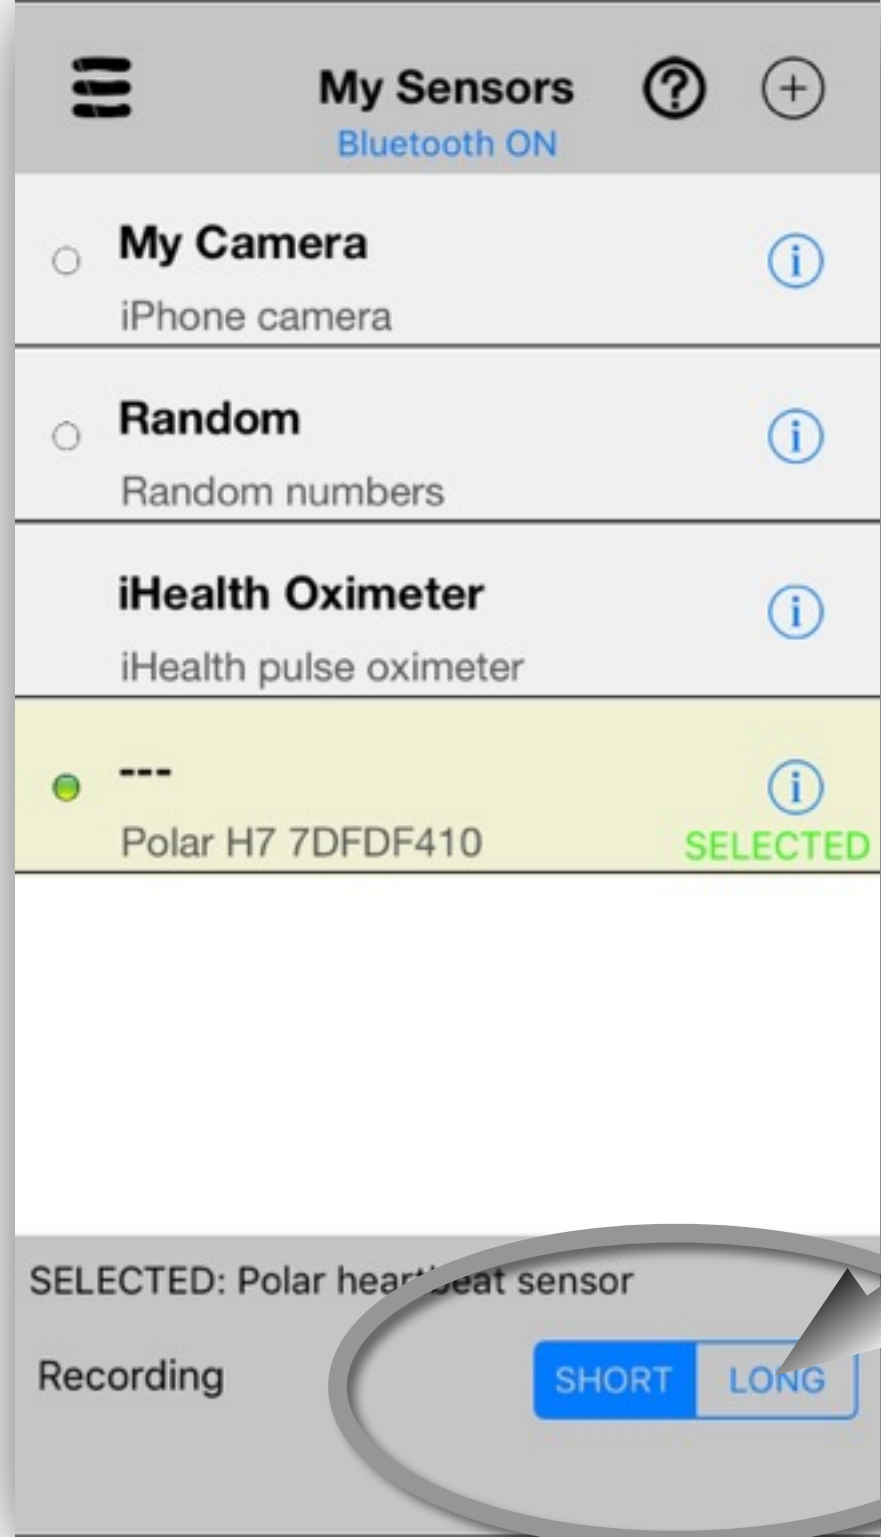

Polar Chest Sensor

SHORT

LONG

Selecting the sensor

SHORT LONG

Polar Chest Sensor

Polar Chest Sensor

SHORT LONG

- MAIN MENU
- Music key
- Moon Phase
- Distance of the sensor
- Music key from hrv spectrum
- Harmonic Music key from pulses

- ACTIVITY PARAMETERS
- Heart rate
- Heart beats
- Running Time
- Real Time
- Time base of hrs display
- HRV
- Music key from pulses

SHORT

LONG

Polar Chest Sensor

Selecting Activities

Polar Chest Sensor

STOP recording

You can add (and save) a comment concerning this record.

Polar Chest Sensor