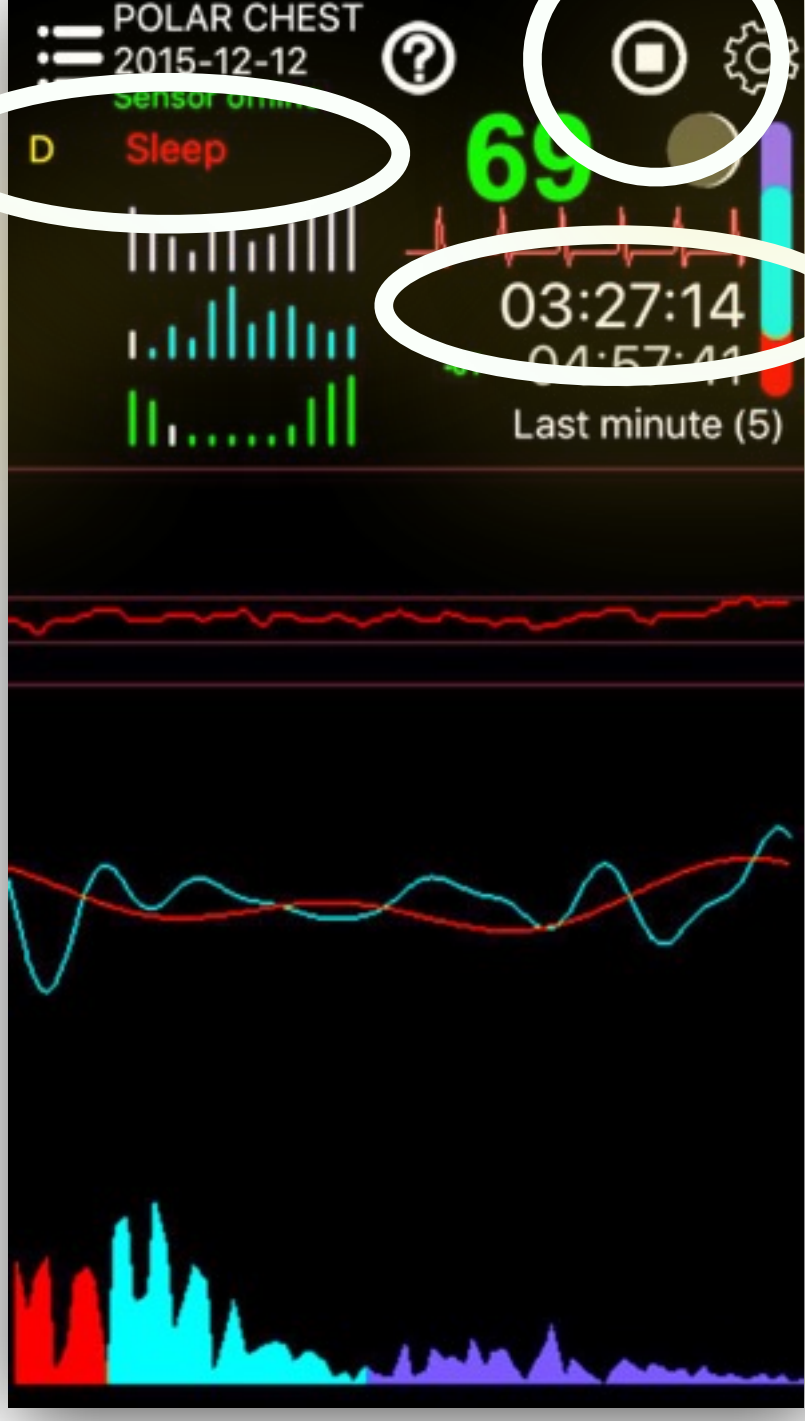

- MAIN MENU
- Music key
- Moon Phase
- Distance of the sensor
- Music key from hrv spectrum
- Harmonic Music key from pulses

- ACTIVITY PARAMETERS
- Heart rate
- Heart beats
- Running Time
- Real Time
- Time base of hrs display
- HRV
- Music key from pulses

Play Back

Fast PlayBack

Select a file

Play Back

End of
PlayBack

End of Play Back

SWIPE UP - SWIPE DOWN
to display graph analysis