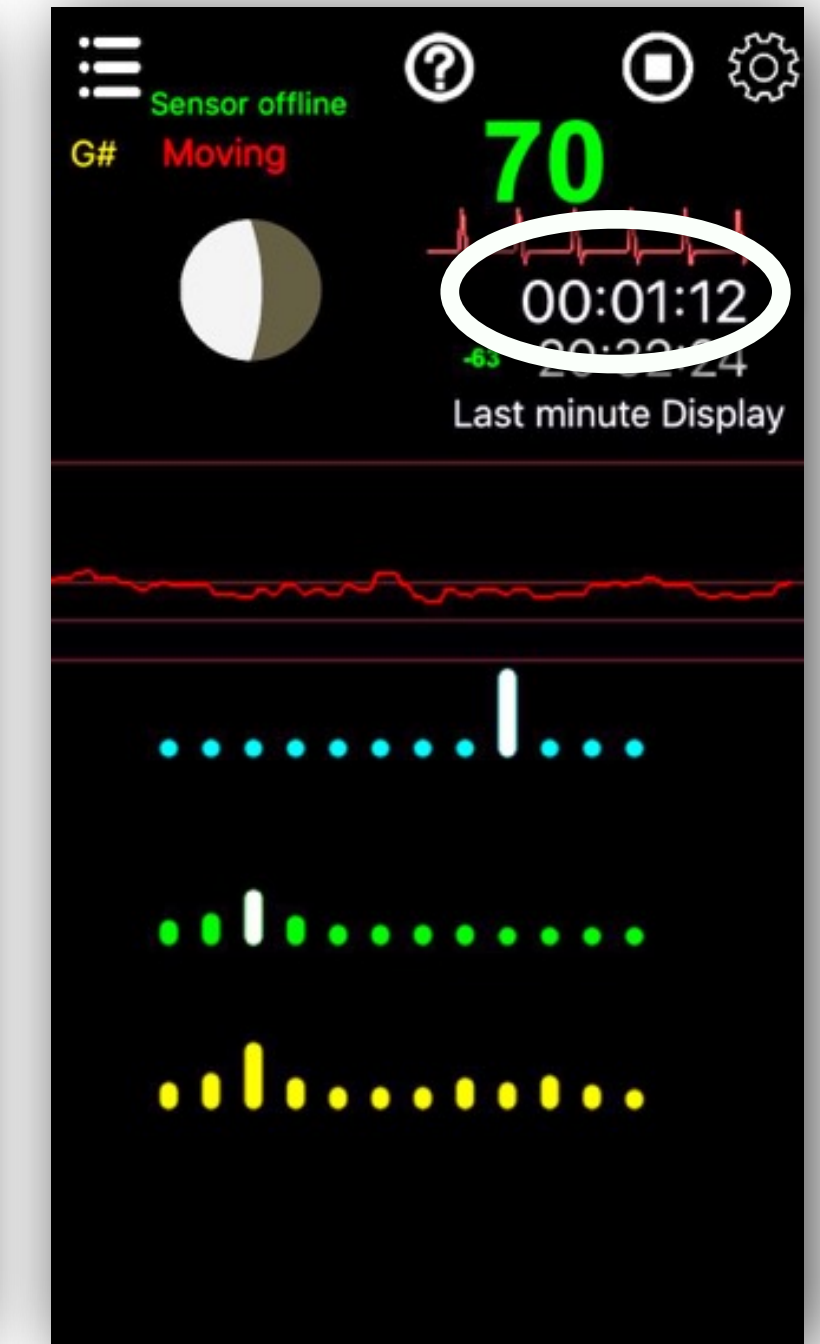

Polar Chest Sensor

SHORT

LONG

Selecting the sensor

SHORT LONG

Polar Chest Sensor

Polar Chest Sensor

SHORT LONG

- MAIN MENU
- Music key
- Moon Phase
- Distance of the sensor
- Music key from hrv spectrum
- Harmonic Music key from pulses

- ACTIVITY PARAMETERS
- Heart rate
- Heart beats
- Running Time
- Real Time
- Time base of hrs display
- HRV
- Music key from pulses

SHORT

LONG

Polar Chest Sensor

Selecting Activities

Polar Chest Sensor

STOP recording

You can add (and save) a comment concerning this record.

Polar Chest Sensor

Play Back

Fast PlayBack

Select a file

Play Back

End of
PlayBack

End of Play Back

SWIPE UP - SWIPE DOWN
to display graph analysis