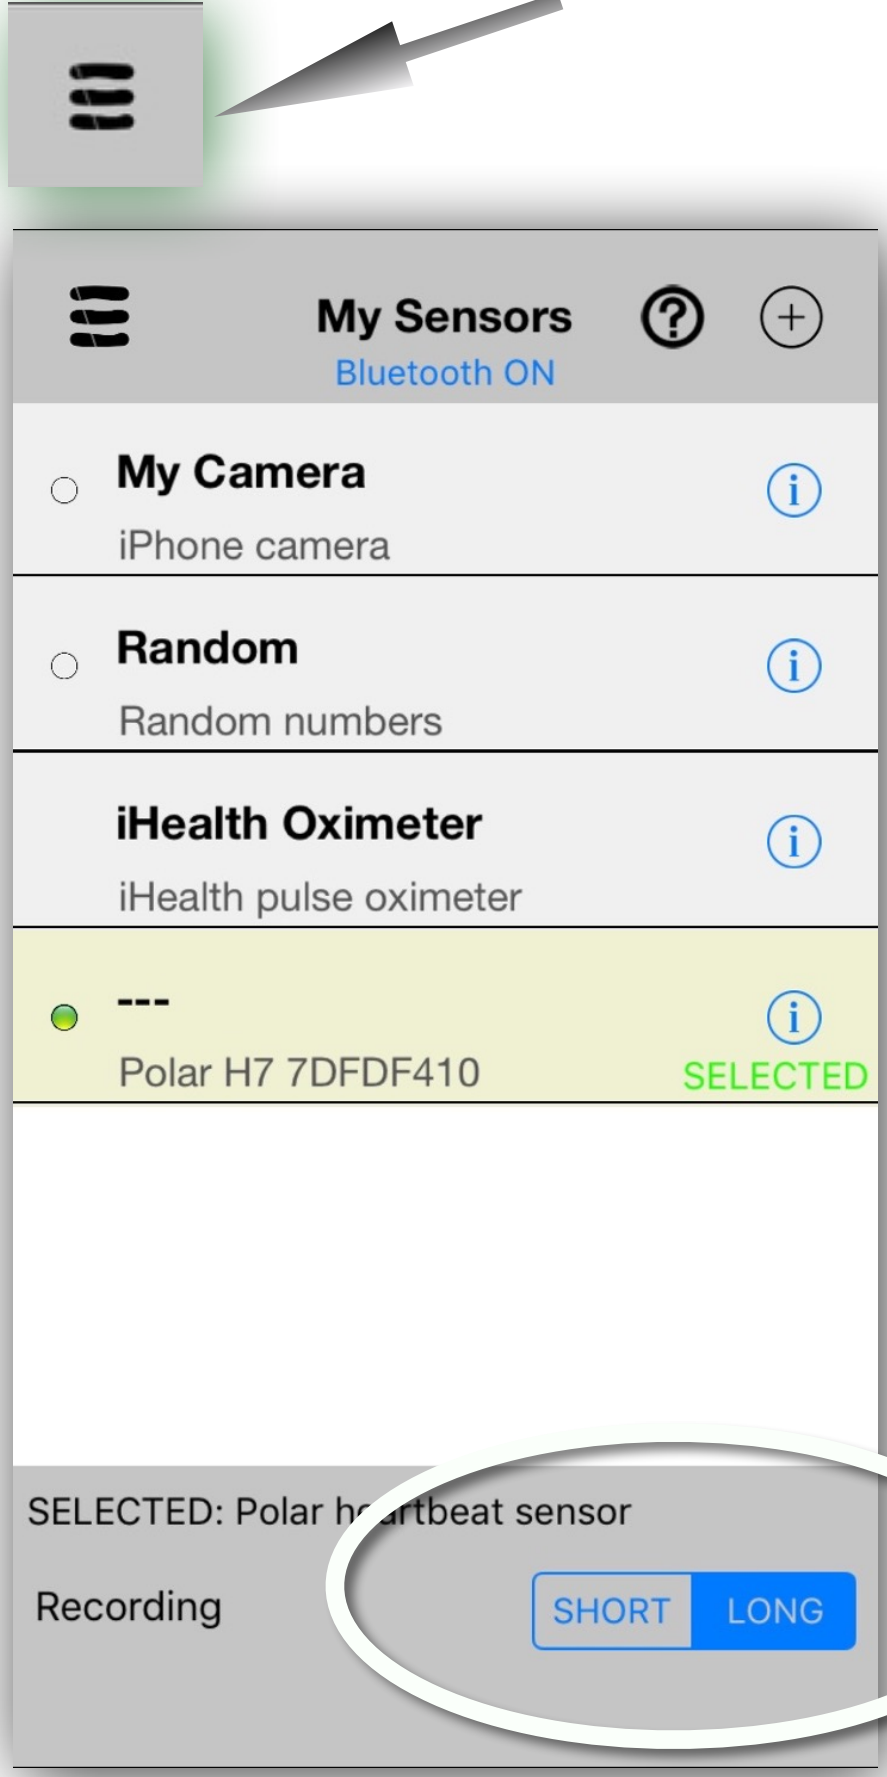

Polar Chest Sensor

SHORT

LONG

Selecting the sensor

SHORT LONG

Polar Chest Sensor

Polar Chest Sensor

SHORT LONG

- MAIN MENU
- Music key
- Moon Phase
- Distance of the sensor
- Music key from hrv spectrum
- Harmonic Music key from pulses

- ACTIVITY PARAMETERS
- Heart rate
- Heart beats
- Running Time
- Real Time
- Time base of hrs display
- HRV
- Music key from pulses

SHORT

LONG

Polar Chest Sensor

Selecting Activities

Polar Chest Sensor

STOP recording

You can add (and save) a comment concerning this record.

Polar Chest Sensor

Play Back

Fast PlayBack

Select a file

Play Back

End of
PlayBack

End of Play Back

SWIPE UP - SWIPE DOWN
to display graph analysis