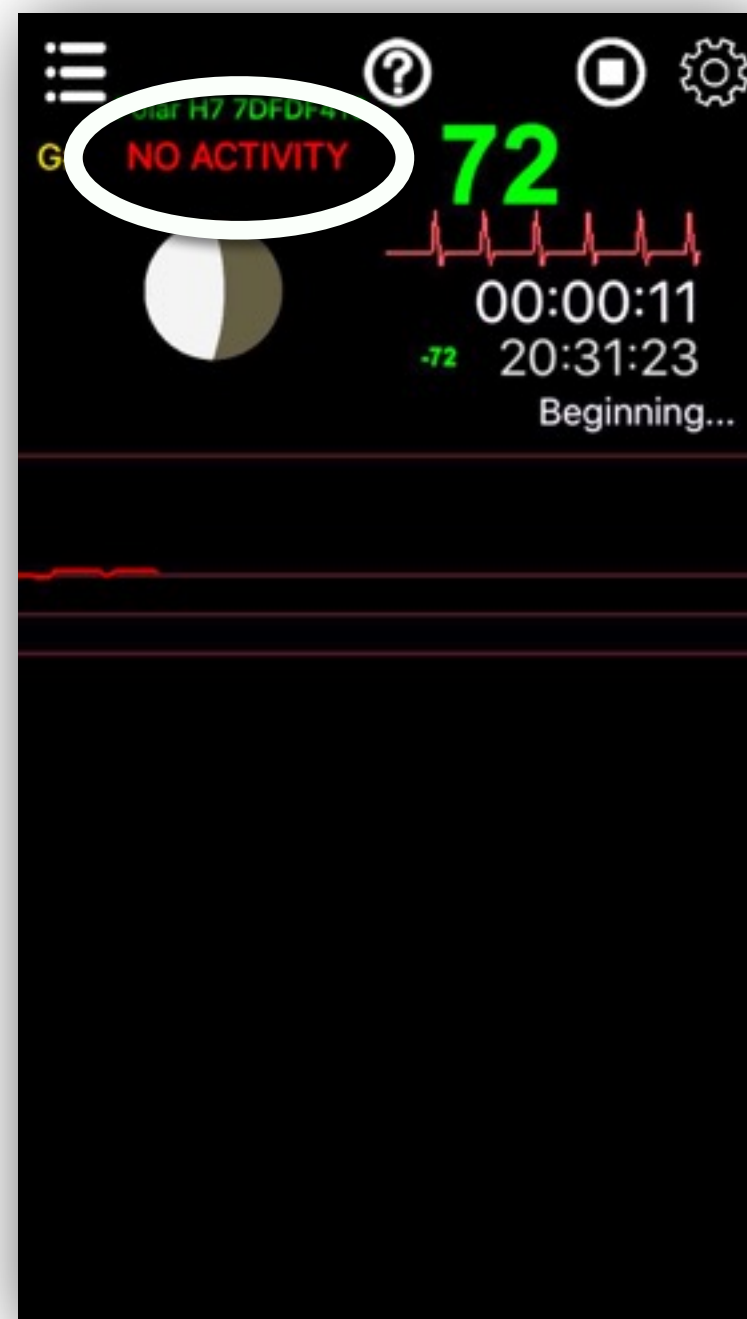

SHORT

LONG

Polar Chest Sensor

Selecting Activities