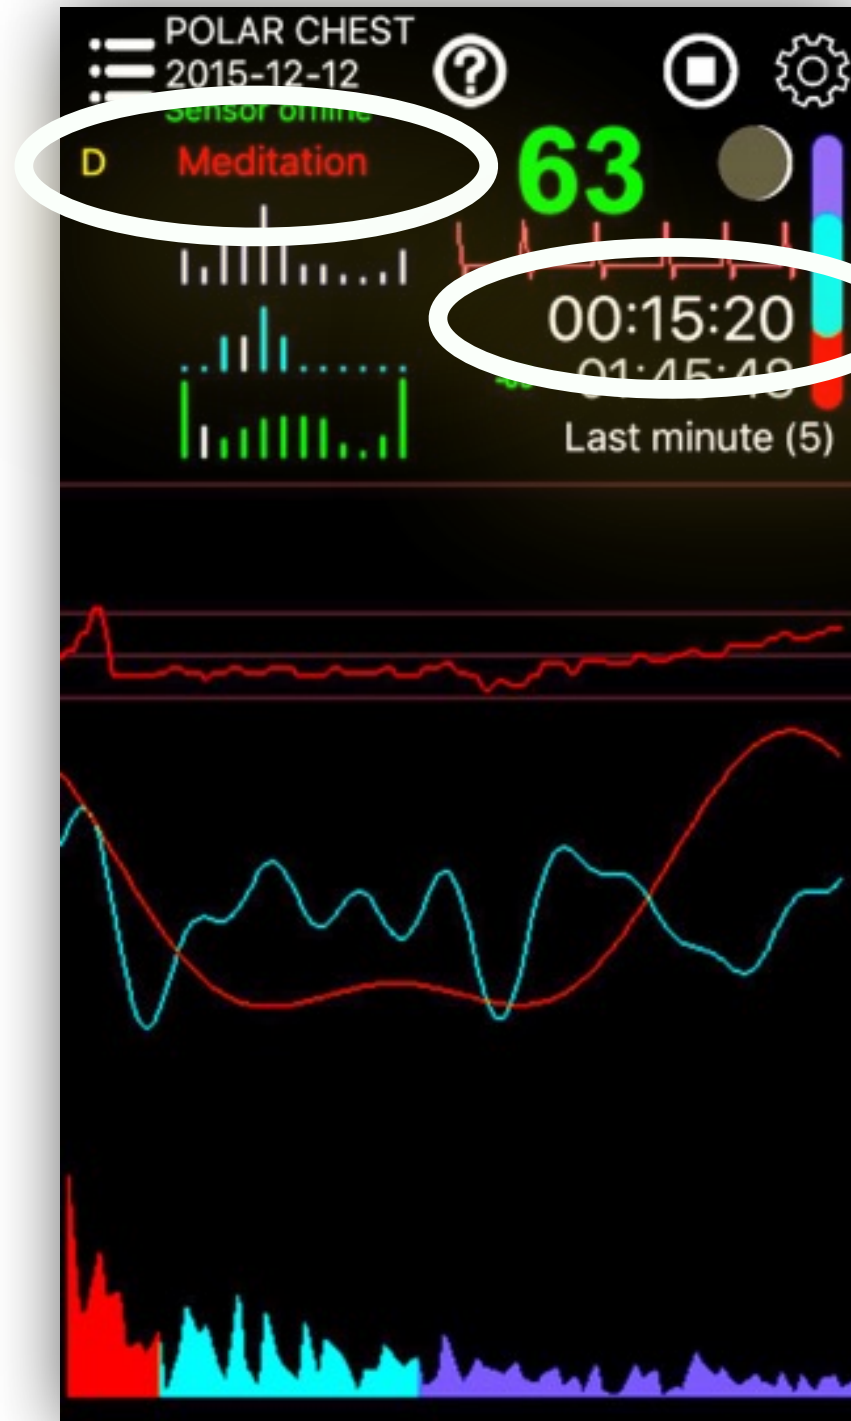

- MAIN MENU
- Music key
- Moon Phase
- Distance of the sensor
- Music key from hrv spectrum
- Harmonic Music key from pulses

- ACTIVITY PARAMETERS
- Heart rate
- Heart beats
- Running Time
- Real Time
- Time base of hrs display
- HRV
- Music key from pulses

Play Back

Fast PlayBack

Select a file

Play Back

End of
PlayBack

End of Play Back

SWIPE UP - SWIPE DOWN
to display graph analysis