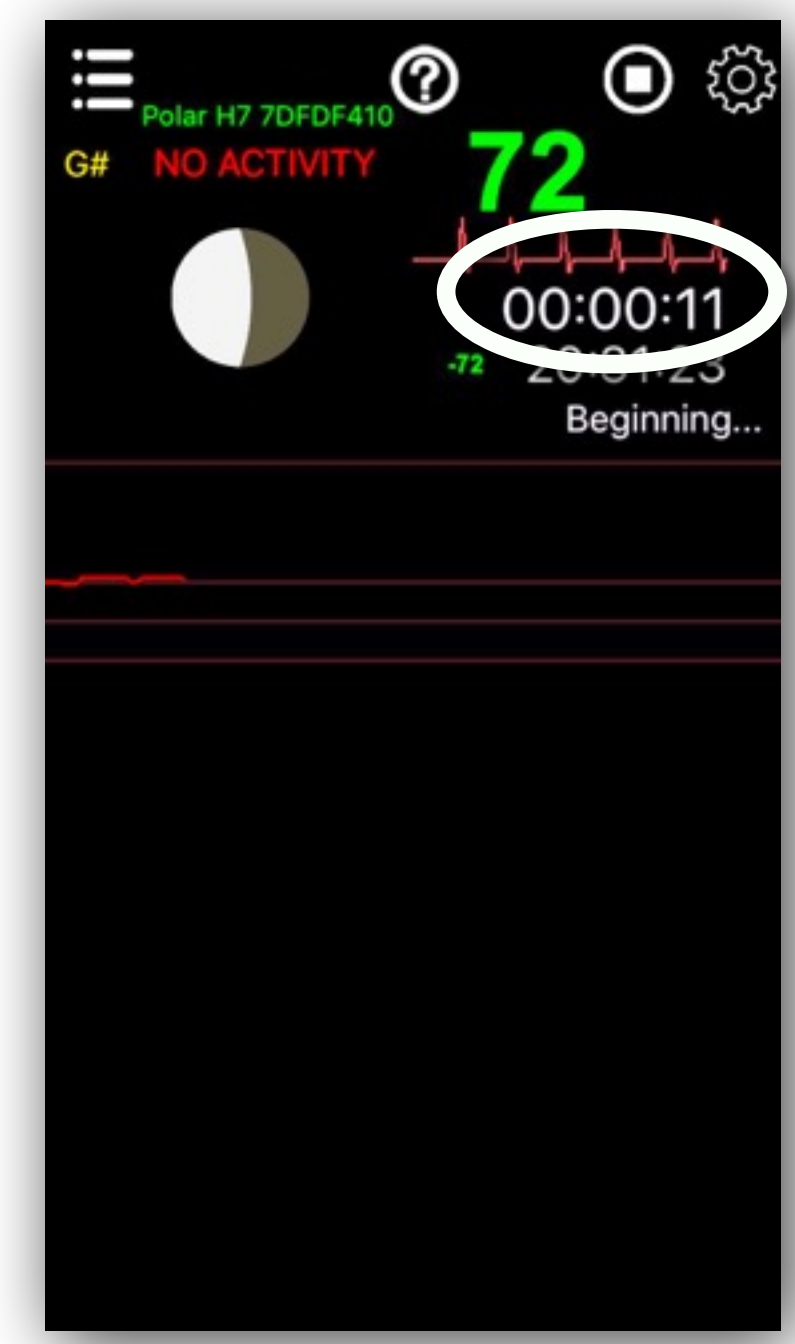

Polar Chest Sensor

SHORT

LONG

Selecting the sensor

SHORT LONG

Polar Chest Sensor

Polar Chest Sensor

SHORT LONG

- MAIN MENU
- Music key
- Moon Phase
- Distance of the sensor
- Music key from hrv spectrum
- Harmonic Music key from pulses

- ACTIVITY PARAMETERS
- Heart rate
- Heart beats
- Running Time
- Real Time
- Time base of hrs display
- HRV
- Music key from pulses

SHORT

LONG

Polar Chest Sensor

Selecting Activities

Polar Chest Sensor

STOP recording

You can add (and save) a comment concerning this record.

Polar Chest Sensor