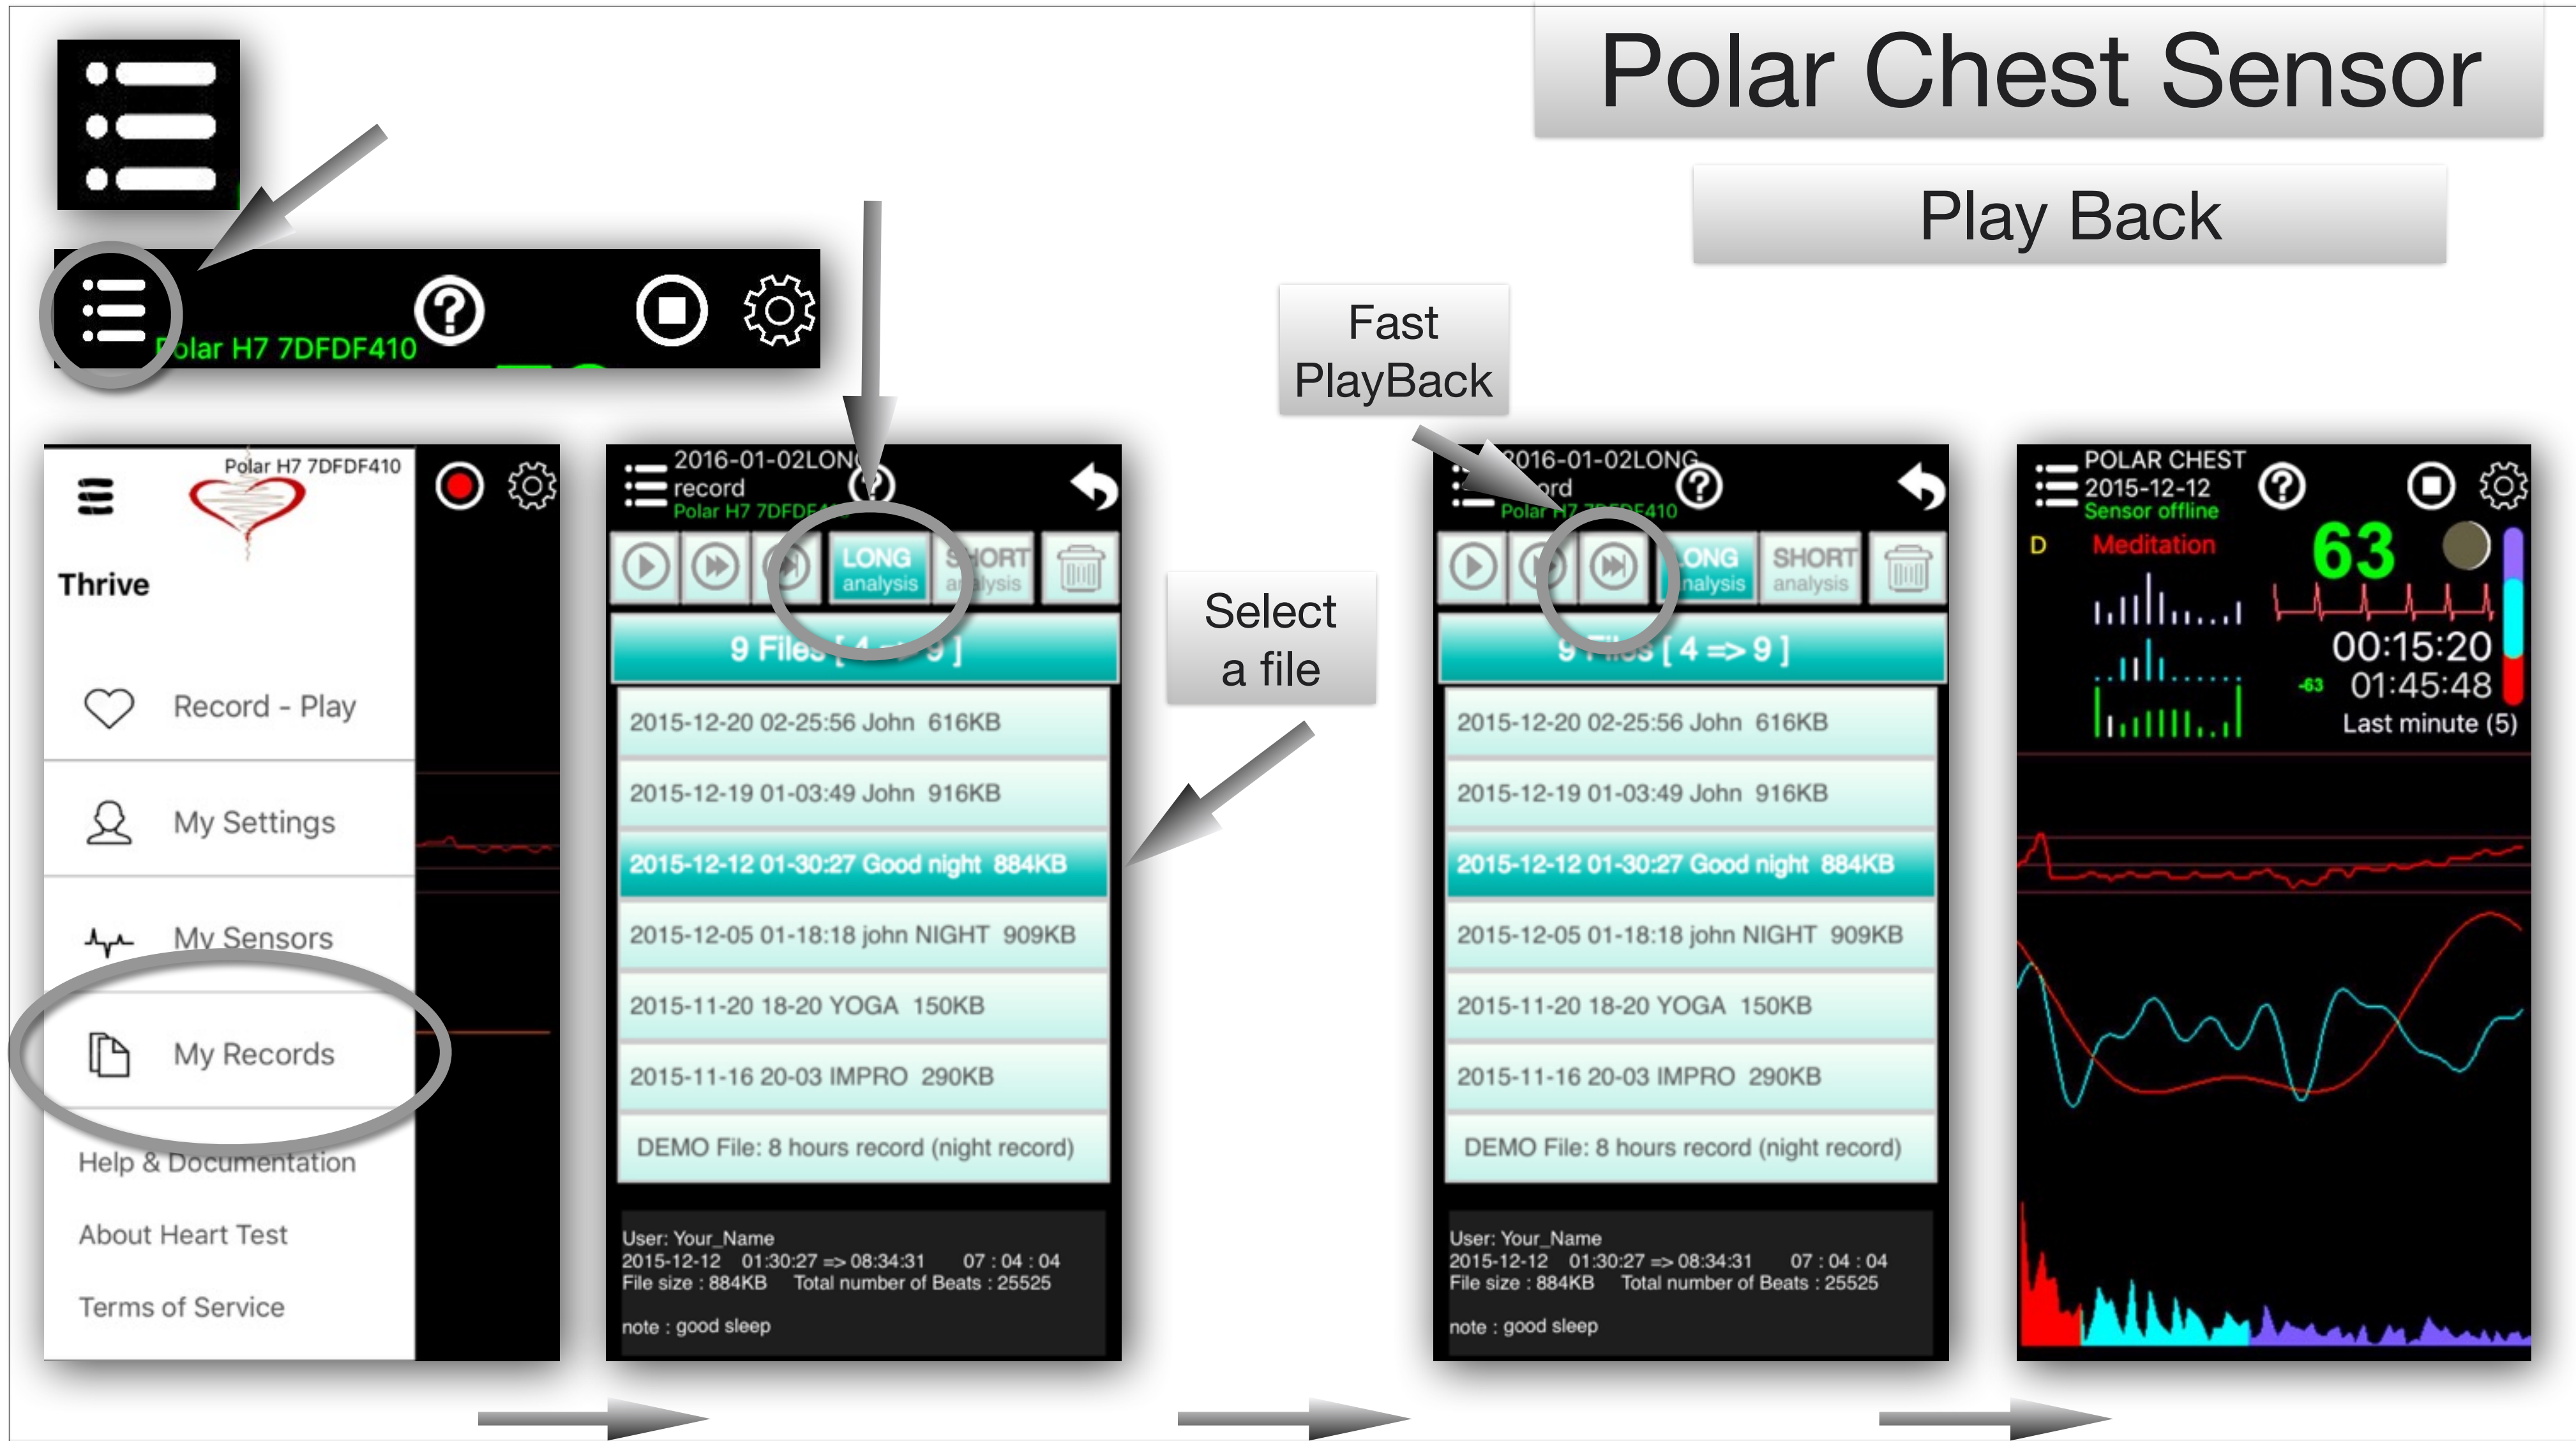

- MAIN MENU
- Music key
- Moon Phase
- Distance of the sensor
- Music key from hrv spectrum
- Harmonic Music key from pulses

- ACTIVITY PARAMETERS
- Heart rate
- Heart beats
- Running Time
- Real Time
- Time base of hrs display
- HRV
- Music key from pulses

SHORT

LONG

Polar Chest Sensor

Selecting Activities

Polar Chest Sensor

STOP recording

You can add (and save) a comment concerning this record.

Polar Chest Sensor

Play Back

Fast PlayBack

Select a file

Play Back

End of
PlayBack

End of Play Back

SWIPE UP - SWIPE DOWN
to display graph analysis