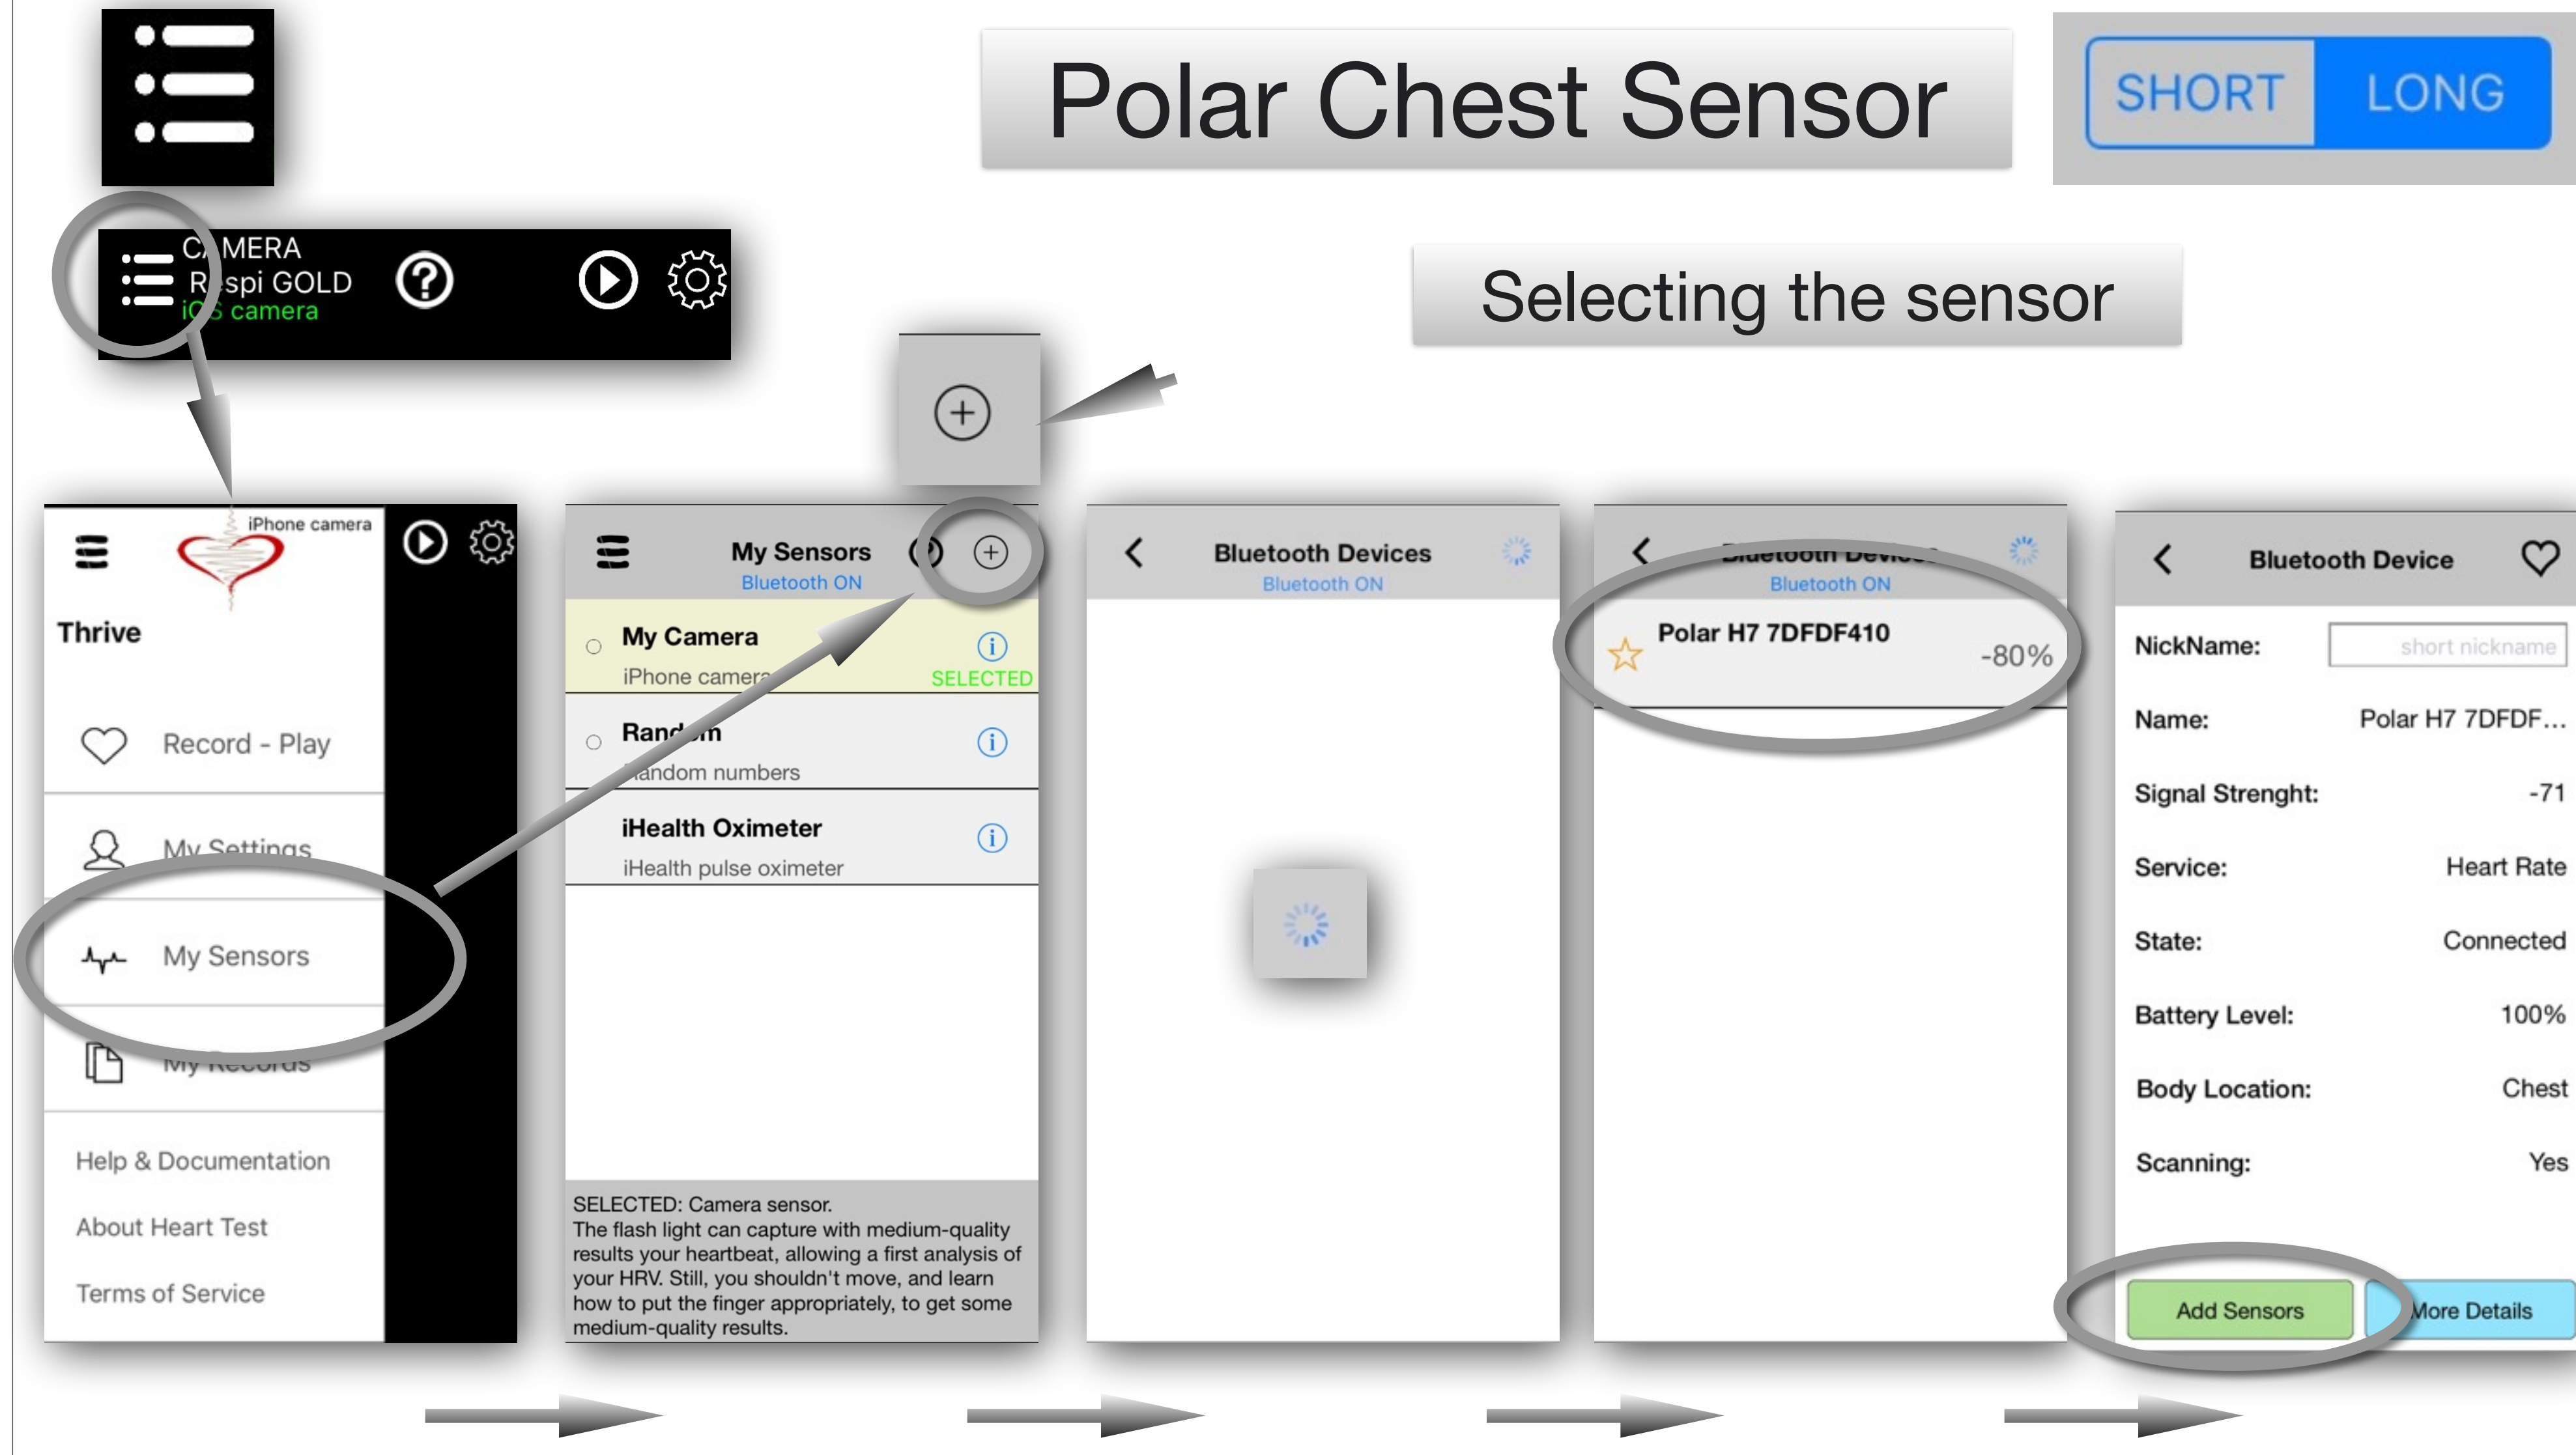

Polar Chest Sensor

SHORT

LONG

Selecting the sensor

SHORT LONG

Polar Chest Sensor

Polar Chest Sensor

SHORT LONG

- MAIN MENU
- Music key
- Moon Phase
- Distance of the sensor
- Music key from hrv spectrum
- Harmonic Music key from pulses

- ACTIVITY PARAMETERS
- Heart rate
- Heart beats
- Running Time
- Real Time
- Time base of hrs display
- HRV
- Music key from pulses

Play Back

Fast PlayBack

Select a file

Play Back

End of
PlayBack

End of Play Back

SWIPE UP - SWIPE DOWN
to display graph analysis